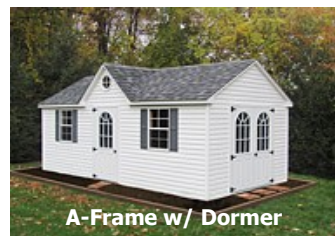

**Quaker**

**A-Frame**

**Vinyl**

**A-Frame w/ Dormer**

**Hip Roof same Price as Dutch**

STANDARD BARN (4' SIDEWALL BARN)			DUTCH BARN (6'4" SIDEWALL)			A-FRAME			QUAKER			BUILD ON SITE FEE:			
DURATEMP		VINYL	DURATEMP		Vinyl	DURATEMP		Vinyl	DURATEMP		Vinyl	Minimum Fee for Build on Site <b>\$300.00</b>			
6x8	\$1349.00	\$1499.00	8x12	\$2349.00	\$2549.00	6x8	\$1499.00	\$1699.00	6x8	\$1599.00	\$1849.00	<b>29% More For Wood Build on Site 6'x8' to 8'x16'</b>			
8x8	\$1449.00	\$1649.00	8x14	\$2549.00	\$2699.00	6x12	\$2099.00	\$2199.00	8x8	\$1899.00	\$2149.00	<b>39% More For Vinyl Build on Site 6'x8' to 8'x16'</b>			
8x10	\$1599.00	\$1799.00	8x16	\$2699.00	\$2949.00	8x8	\$1649.00	\$1899.00	8x10	\$1999.00	\$2299.00	<b>31% More for 8x18' to 12'x20' Wood on Total Price</b>			
8x12	\$1749.00	\$1999.00	10x10	\$2499.00	\$2749.00	8x10	\$1849.00	\$2099.00	8x12	\$2199.00	\$2499.00	<b>41% More for 8x18' to 12'x20' Vinyl on Total Price</b>			
8x14	\$1849.00	\$2099.00	10x12	\$2649.00	\$2899.00	8x12	\$1999.00	\$2299.00	8x14	\$2399.00	\$2699.00	<b>20% to put Roof on Garden A-Frames and 12' Capes</b>			
8x16	\$1999.00	\$2249.00	10x14	\$2799.00	\$3099.00	8x14	\$2149.00	\$2499.00	8x16	\$2599.00	\$2999.00	<b>35% More to Build Wood Garden-A or Cape on TP</b>			
10x10	\$1899.00	\$2199.00	10x16	\$3049.00	\$3299.00	8x16	\$2299.00	\$2699.00	10x10	\$2349.00	\$2699.00	<b>45% More to Build Vinyl Garden-A or Cape on TP</b>			
10x12	\$1999.00	\$2299.00	10x18	\$3249.00	\$3499.00	10x10	\$2149.00	\$2549.00	10x12	\$2549.00	\$2899.00	<b>To install Garage Door on Build on Site \$125.00</b>			
10x14	\$2149.00	\$2449.00	10x20	\$3499.00	\$3749.00	10x12	\$2299.00	\$2699.00	10x14	\$2749.00	\$3099.00	<b>For Larger Buildings Factory Quote Only</b>			
10x16	\$2299.00	\$2599.00	10x22	\$3799.00	\$4149.00	10x14	\$2449.00	\$2899.00	10x16	\$2949.00	\$3299.00	<b>Cement Blocking \$50.00 on 8' Wide Buildings</b>			
10x18	\$2449.00	\$2799.00	12x12	\$3099.00	\$3399.00	10x16	\$2649.00	\$3099.00	10x18	\$3199.00	\$3549.00	<b>Cement Blocking \$125.00 on 10' Wide Buildings</b>			
10x20	\$2649.00	\$2999.00	12x14	\$3199.00	\$3499.00	10x18	\$2849.00	\$3399.00	10x20	\$3399.00	\$3899.00	<b>Cement Blocking \$175.00 on 12' Wide Buildings</b>			
10x22	\$2799.00	\$3199.00	12x16	\$3449.00	\$3799.00	10x20	\$3199.00	\$3699.00	10x22	\$3699.00	\$4199.00	<b>RAISED WALLS:</b>			
12x12	\$2249.00	\$2549.00	12x18	\$3449.00	\$3949.00	10x22	\$3399.00	\$3899.00	Add <b>\$150</b> to 12' Wide Quakers For delivery			<b>10% More for Raise Sidewalls (6" Higher)</b>			
12x14	\$2449.00	\$2799.00	12x20	\$3899.00	\$4299.00	12x16	\$3099.00	\$3649.00	12x16	\$3499.00	\$3899.00	<b>15% More for Raise Sidewalls (12" Higher)</b>			
12x16	\$2649.00	\$3049.00	12x24	\$4699.00	\$5149.00	12x18	\$3449.00	\$3949.00	12x18	\$3799.00	\$4299.00	Shelves - \$5.00/Sq Ft.			
12x20	\$3049.00	\$3499.00	12x28	\$5249.00	\$5799.00	12x20	\$3549.00	\$4099.00	12x20	\$3999.00	\$4499.00	PT 2x4 (16 O.C.) - \$.60/Sq. Ft.			
12x24	\$3649.00	\$4199.00	12x32	\$5699.00	\$6249.00	12x24	\$4199.00	\$4899.00	12x22	\$4299.00	\$4749.00	PT Plywood Floor and PT 2x 4 -\$1.50/Sq. Ft			
12x28	\$3949.00	\$4549.00	OTHER OPTIONS			12x28	\$4799.00	\$5699.00	12x24	\$4699.00	\$5299.00	Elite Shed Options used on All Sheds			
12x32	\$4499.00	\$5199.00	EXTRA WINDOWS:			12x32	\$5199.00	\$6199.00	EXTRA DOORS:			Garden Vents			
EXTRA WINDOWS:			Vents ea.			\$25.00	Single 36"			\$145.00	Garden Vents				
18x27" Sliders	\$65.00	Plywood Roof in place of tech roof			2% more	Pre Hung Door 36" No Window Metal Door			\$300.00	Z- Shutters					
18x36 " Sliders	\$80.00	Window Boxes ea.			\$30.00	Pre Hung Door 36" w/ 9 or 15 Lites Metal			\$355.00	Deluxe Wood Trim Pkg					
24x27" Sliders	\$80.00	Vinyl Boxes ea.			\$45.00	Single Fiberglass Door (Vinyl Only) White			\$189.00	Up Grade Doors to Deluxe Elite Doors for 4' to 6' Double Doors					
24x36" Sliders	\$90.00	Shutters (set)			\$35.00	Round Glass Fiberglass (Vinyl Only) White			\$250.00	Arch Trim for Deluxe Doors					
18x23" J-Window	\$60.00	Vinyl Shutters (set)			\$45.00	4' Wood Double Doors			\$180.00	Dormer w/ Octagon Window & Single door w/Arch Window A- Frame only					
15x60" J-Window	\$100.00	Accent Trim			\$40.00	5' Wood Double Doors			\$190.00	RAMPS:					
Transom Window In Door	\$85.00 Per Door	Wood Window Trim per window			\$35.00	6' Wood Double Doors			\$200.00	4' Ramp	\$110	6' Ramp	\$135		
Transom window Above Door	\$110.00	Anchor Kit (Set/4not Installed)			\$75.00	8' Wood Double Doors			\$289.00	5' Ramp	\$125	8' Ramp	\$150		
LOFTS (DUTCH ONLY):			4x8' Porch			\$250.00	4' Double Fiberglass (Vinyl Only) White			\$325.00	Delivery within 20 miles 8 Wides \$100.00 —10 Wides \$150.00 12 Wides \$200.00				
(2) 4' in 8' Wide			\$150.00	4x8' P.V.C. Porch			\$450.00	5' Double Fiberglass (Vinyl Only) White							\$335.00
(2) 4' in 10' Wide			\$166.00	Cupola Vinyl 16"			\$170.00	6' Double Fiberglass (Vinyl Only) White							\$345.00
(2) 4' in 12' Wide			\$196.00	Black Weathervane			\$60.00	7'x9' Overhead White							\$599.00
(2) 6' in 8' Wide			\$225.00	Ridge Vent			\$5.25 lf	9'x7'Homestead Overhead Door No Window White							\$700.00
(2) 6' in 10' Wide			\$240.00	Benjamin Moore Custom Paint			8%	9'x7'Homestead Overhead Door w/Window White							\$885.00
(2) 6' in 12' Wide			\$250.00	4' x 8'Porch w/ Poly Floor			\$480.00	4' -160.00			\$25.00				
			Vinyl Porch Rail 8' Rail - \$225.00			\$225.00	Accented Doors			\$25.00					